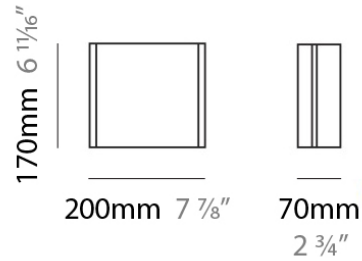

FLIGHT SURFACE

D83055

PROJECT _____

TYPE _____

NOTES _____

QUANTITY _____

DATE _____

GENERAL

Series: Flight
Brand: Panzeri
Division: Design
Mounting Type: Surface
Mounting Location: Wall
Subcategory: Ambient

PHYSICAL

Shape: Rectangle
Length (mm): 200
Length (in): 7 ¾
Height (mm): 170
Height (in): 6 ¾
Extension (mm): 70
Extension (in): 2 ¾
Light Distribution: Omnidirectional
Weight (kg): 1.23
Weight (lbs): 2.7
Diffuser: Opaline Glass
Fixture Finish: NIC
Fixture Material: Glass / Aluminum

ELECTRICAL

Number of Lamps: 1
Lamp Type: LED Retrofit
Lamp Shape: T3
Bulb Included: Bulb Not Included
Total Output Wattage (W): 15
Max. Wattage Per Lamp (W): 15
Lamp Base: RSC
Input Voltage (V): 120

LED

OPTICAL

RATINGS AND CERTIFICATIONS

Certified By: CSA Certified to UL and CSA Standards
IP rating: IP20